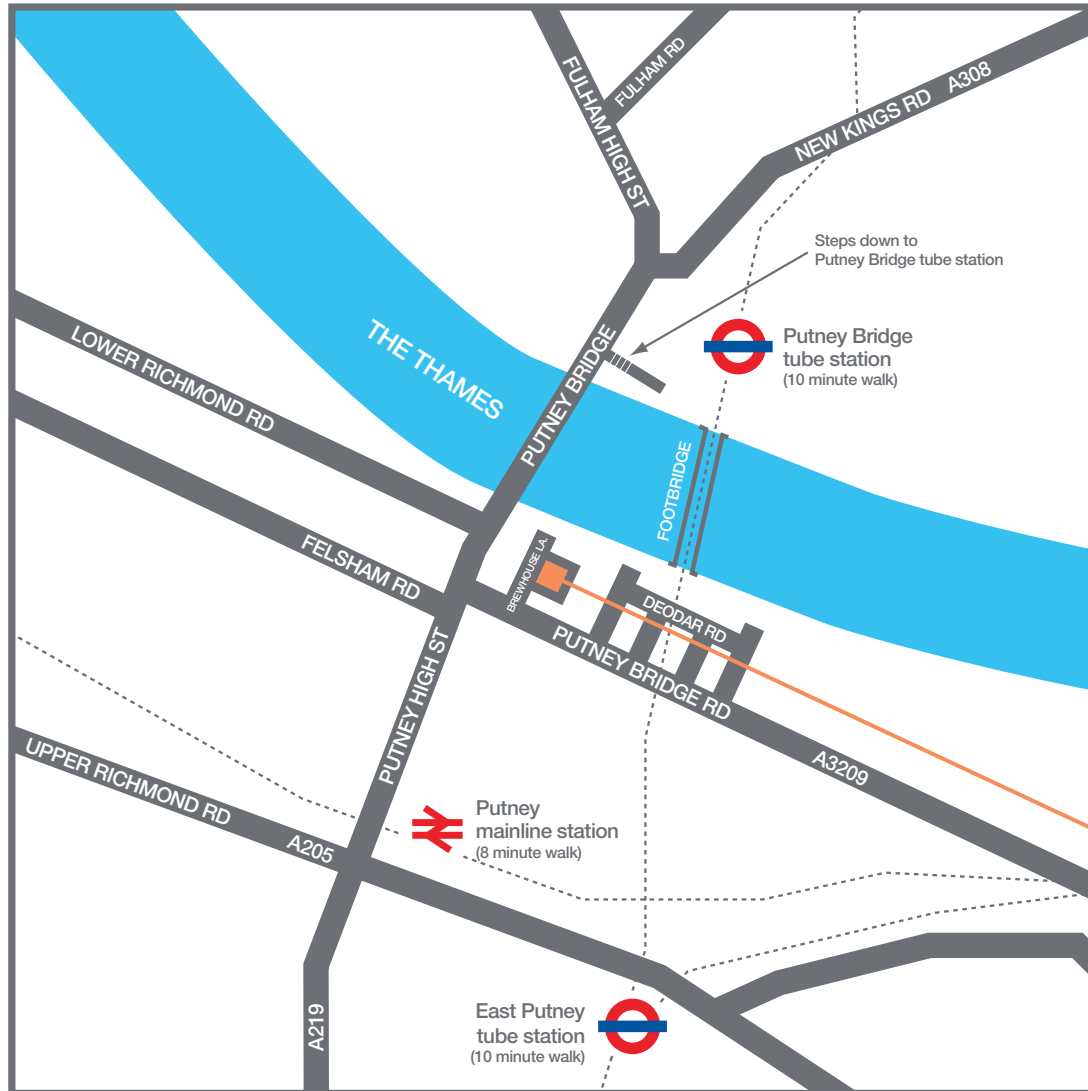

Works Digital
1 Castle Court
1 Brehouse Lane
London SW15 2JJ

Telephone
+44 (0)20 8780 4959

Fax
+44 (0)20 8780 9444

Email
info@worksdigital.co.uk

Web
worksdigital.co.uk